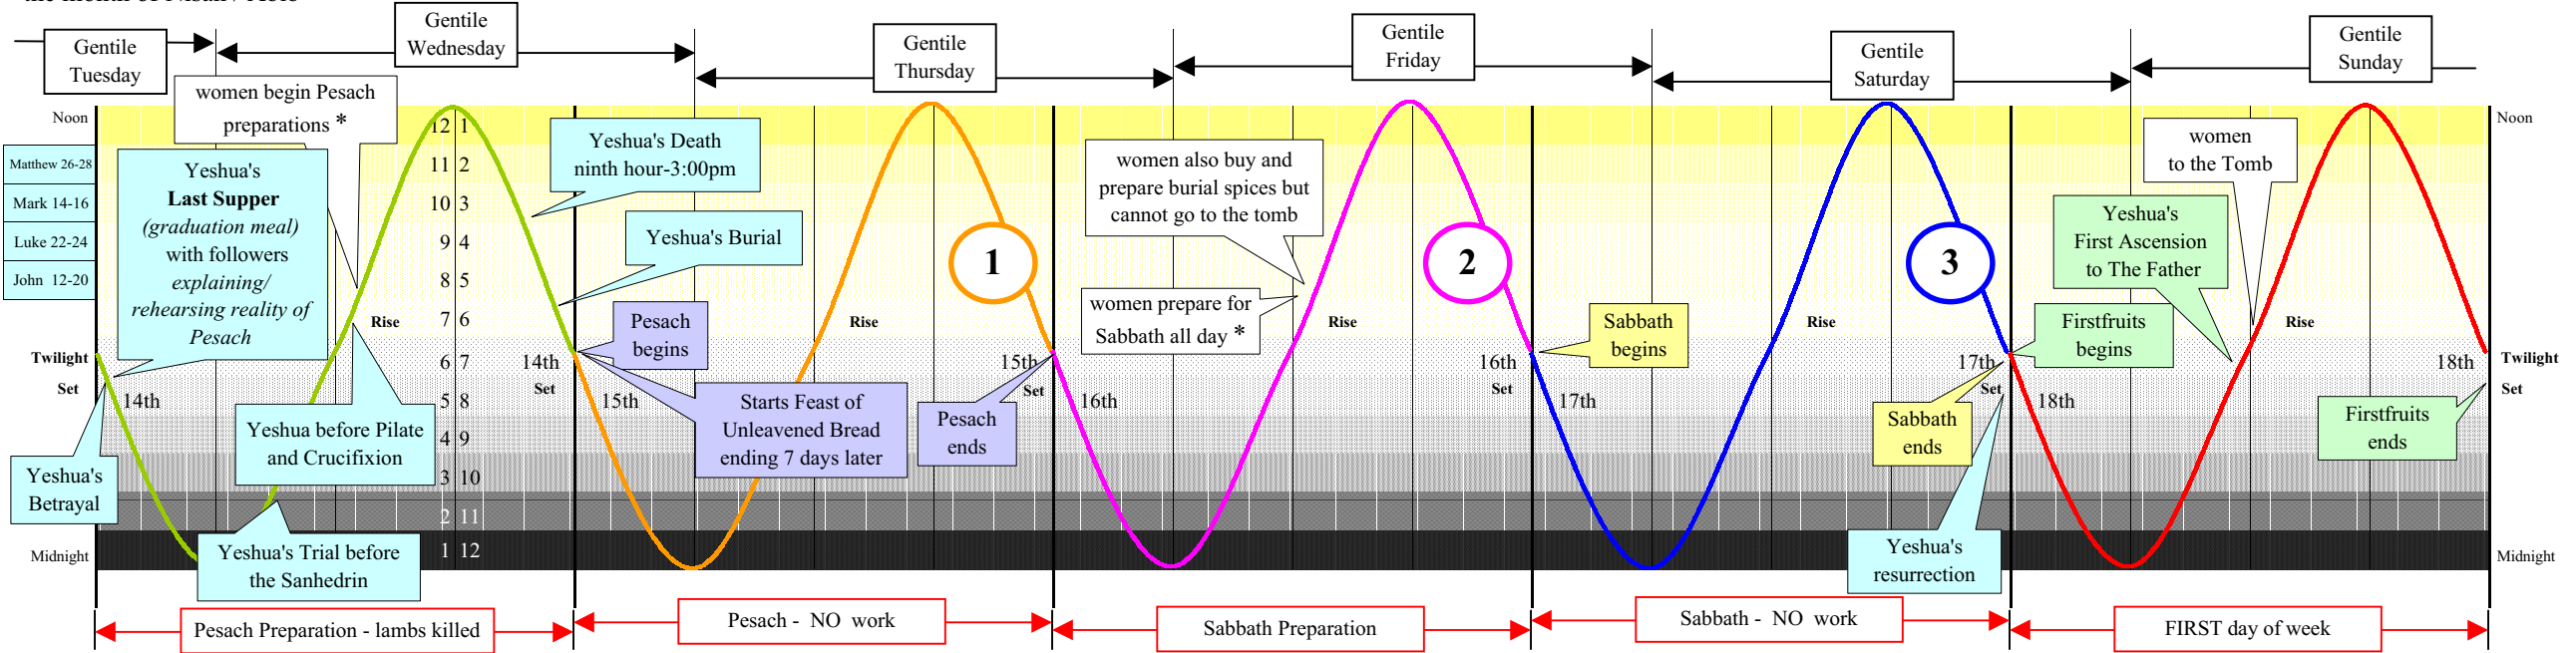

# Pesach to Firstfruits - in the year of Yeshua's Passion

\* Every food/meal is made from "scratch" at this time and is labor intensive. Lighting is with oil lamps only.

the month of Nisan / Abib

## Second Ascension and Shavuot